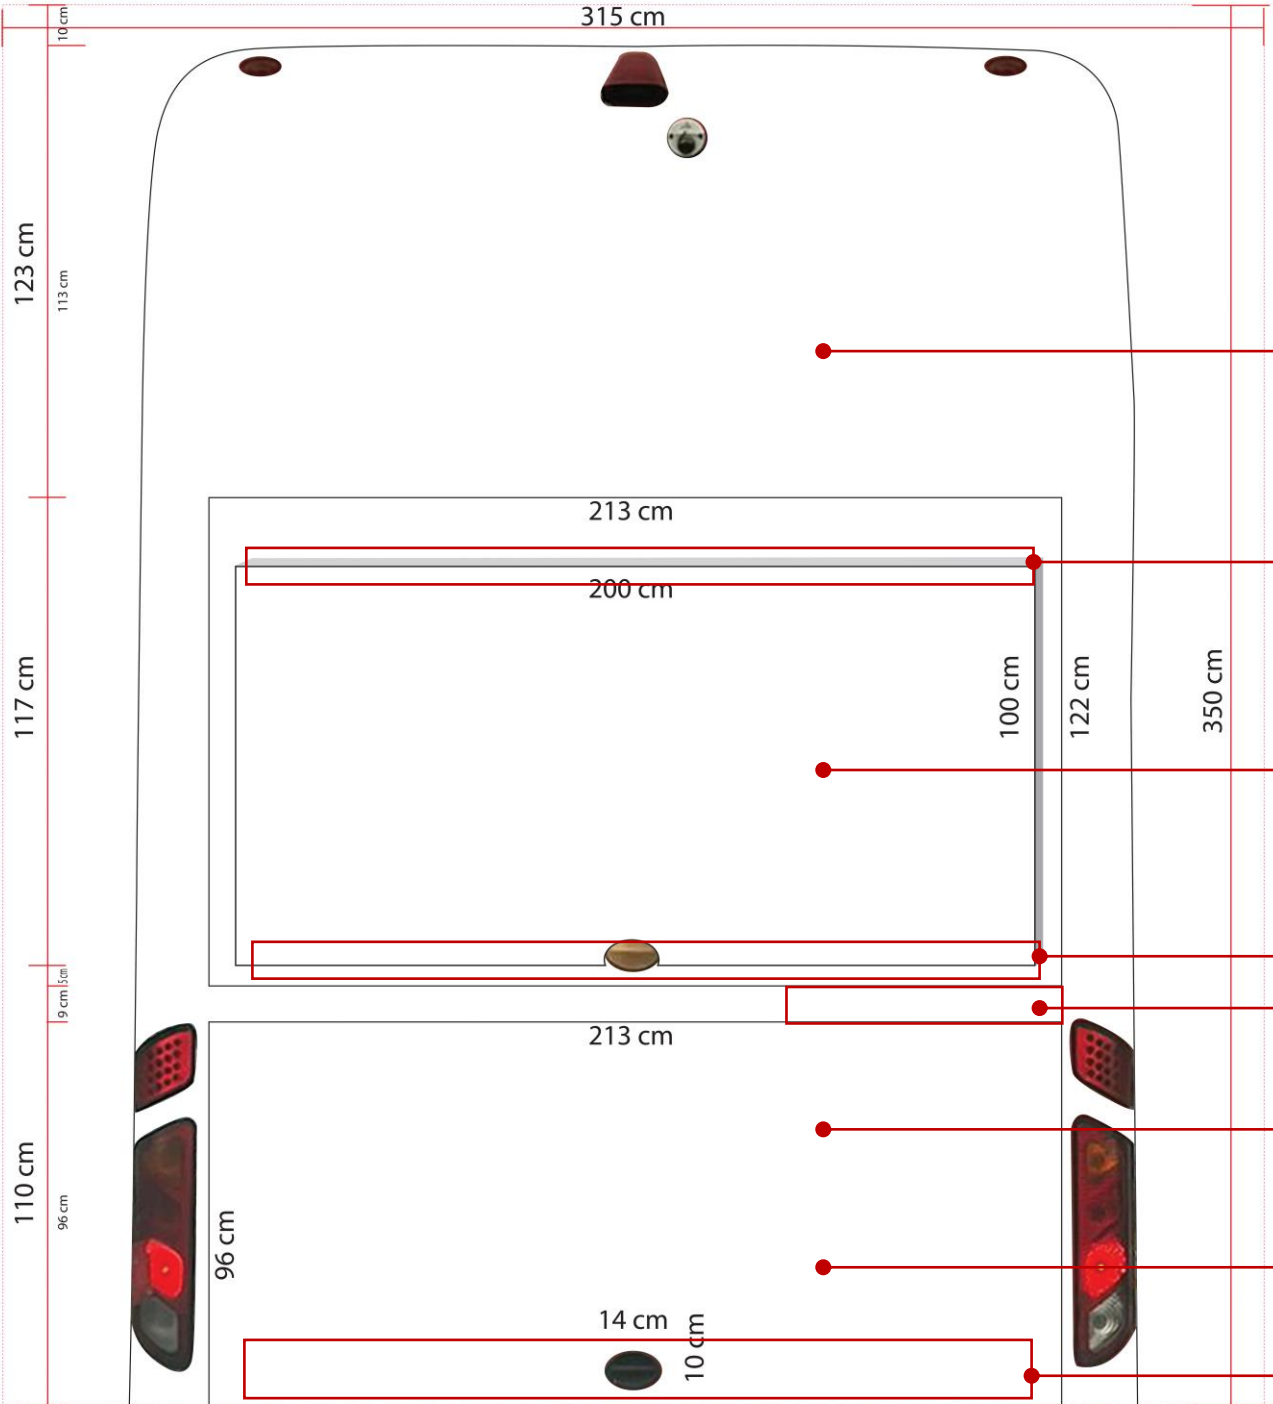

CONTENT PLACEMENT SUGGESTIONS (KING LONG)

IMAGES / CONTENT / TEXT / BRAND LOGO
PRFERABLY PLACE CTA HERE AS OPTION 1

NO TEXT OVERLAP

IMAGES / CONTENT / TEXT
PRFERABLY PLACE CTA HERE AS OPTION 2

NO TEXT OVERLAP
AVOID TEXT

AREA FOR BACKGROUND IMAGE /
COLORS. NO TEXT

IMAGES / CONTENT /
SPONSOR LOGOS / LIMITED TEXT

AVOID TEXT