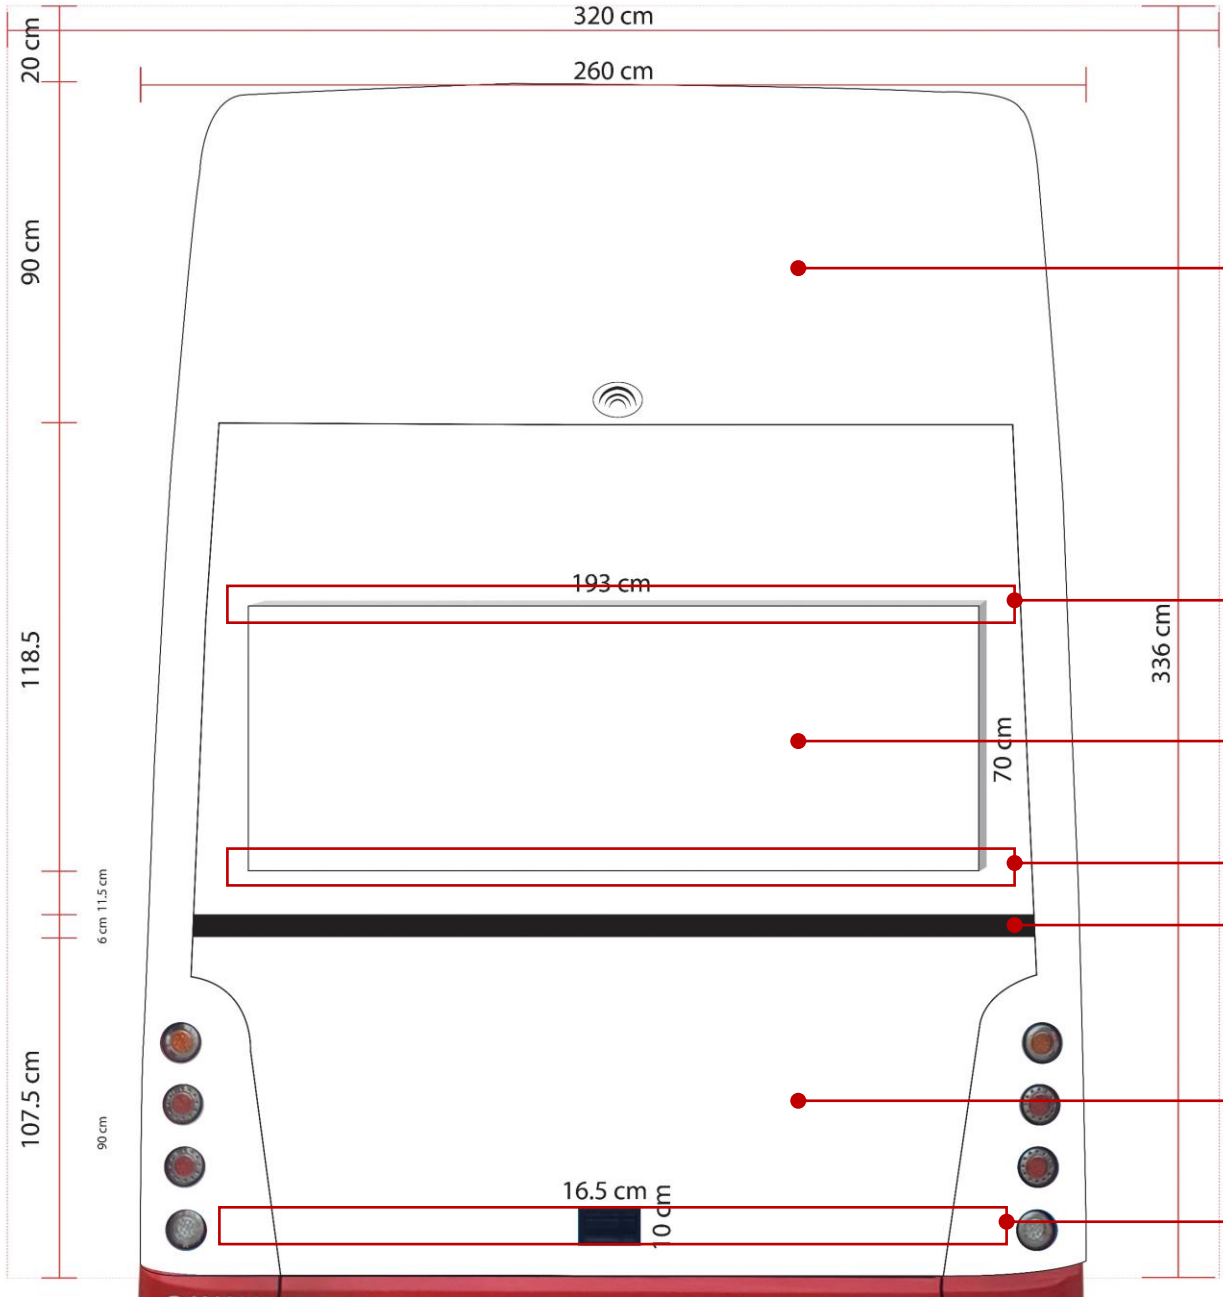

3.4 – 3.6m*

12m²

3.2m

BUS BACK

Grill can be covered with a raised panel without affecting the ad

*HEIGHT VARIES BASED ON DIFFERENT BUS TYPES

CONTENT PLACEMENT SUGGESTIONS (YUTONG)

IMAGES / CONTENT / TEXT / BRAND LOGO
PRFERABLY PLACE CTA HERE AS OPTION 1